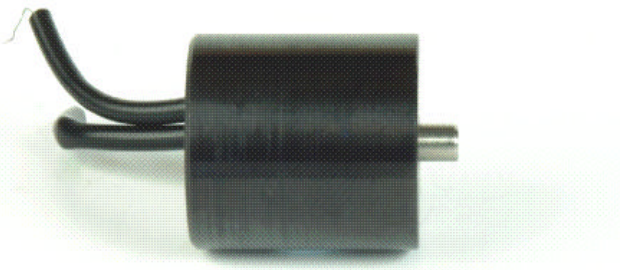

Tubular Solenoid

MT0618

- Thrust Type Operation
- Flying Leads with Optional Connectors
- Various Voltage Ratings
- Optional Return Spring
- Alternative Plating Finishes
- Threaded Mounting