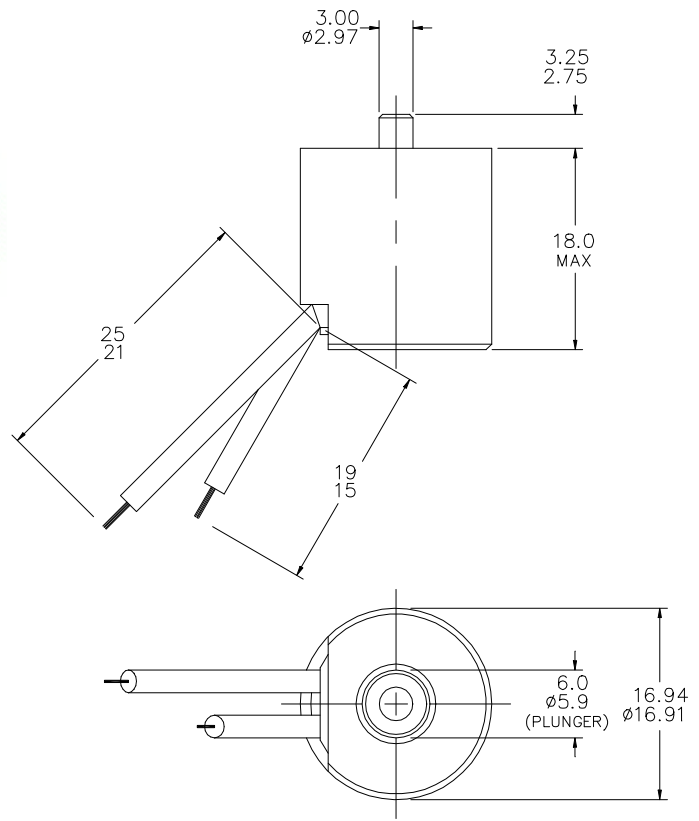

Tubular Solenoid

MT0618

- Thrust Type Operation
- Flying Leads with Optional Connectors
- Various Voltage Ratings
- Optional Return Spring
- Alternative Plating Finishes
- Threaded Mounting