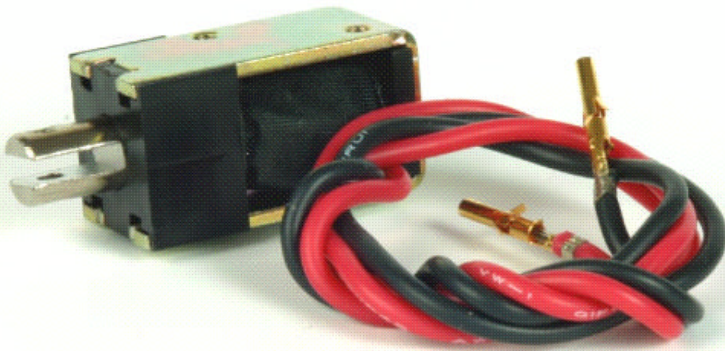

# Permanent Magnet

GK0730

- Pull Type
- Thrust Type
- Flying Leads
- Terminals
- Zinc Plated Frame
- Nickel Plated Plunger
- Customised Plunger Ends
- Customised Fixings
- Optional Voltages