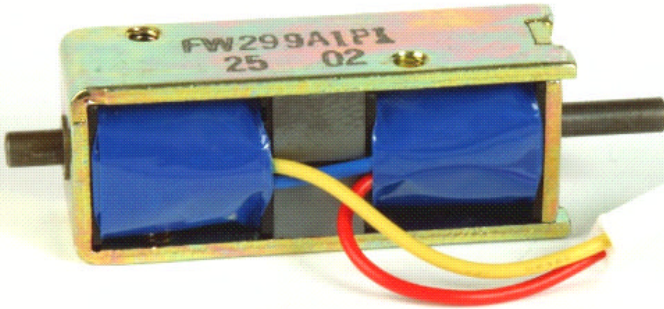

Permanent Magnet

GK0641

- Pull Type
- Thrust Type
- Flying Leads
- Terminals
- Zinc Plated Frame
- Nickel Plated Plunger
- Customised Plunger Ends
- Customised Fixings
- Bi-Stable
- Optional Voltages